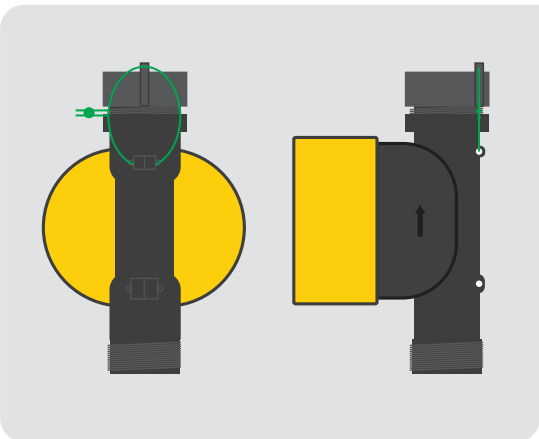

QALCOSO W1

← DN15, DN20, DN25, DN32, DN40

WWW

ISO 4064-1-2017

M1
2014/32/UE

E1 / E2
ISO 4064:2014
2014/32/EU

T30 max 30°C
T90 max 90°C
(33 F ... 194 F)

Max 16 bar
(Max 260 psi)

-15°C...+70°C
-59 F...+158 F

UV

DN15	DN20	DN25	DN32	DN40
27 mm	31 mm	41 mm	49 mm	55 mm
30 Nm	35 Nm	40 Nm	40 Nm	40 Nm

Two digital display screens showing flow data. The top screen displays "000000.000 m³" and "00000 m³/h" with a green upward arrow icon. The bottom screen displays "000000.0 10 m³" and "00000 m³/h" with a blue wireless signal icon. Below the screens, there is a water drop icon and the text "10 l (3 GAL)".