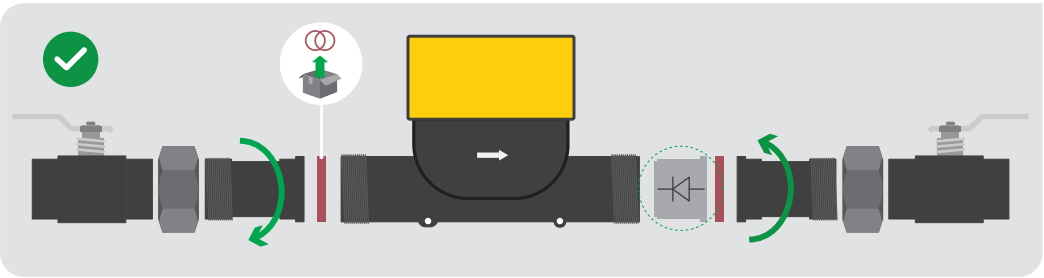

QALCOSO W1

← DN15, DN20, DN25, DN32, DN40

WWW

ISO 4064-1-2017

M1
2014/32/UE

E1 / E2
ISO 4064:2014
2014/32/EU

T30 max 30°C
T90 max 90°C
(33 F ... 194 F)

Max 16 bar
(Max 260 psi)

-15°C...+70°C
-59 F...+158 F

UV

DN15	DN20	DN25	DN32	DN40
27 mm	31 mm	41 mm	49 mm	55 mm
30 Nm	35 Nm	40 Nm	40 Nm	40 Nm

Two digital display screens showing flow data. The top screen displays "000000.000 m³" and "00000 m³/h" with a green upward arrow icon. The bottom screen displays "000000.0 10 m³" and "00000 m³/h" with a blue wireless signal icon. Below the screens, there is a water drop icon and the text "10 l (3 GAL)".