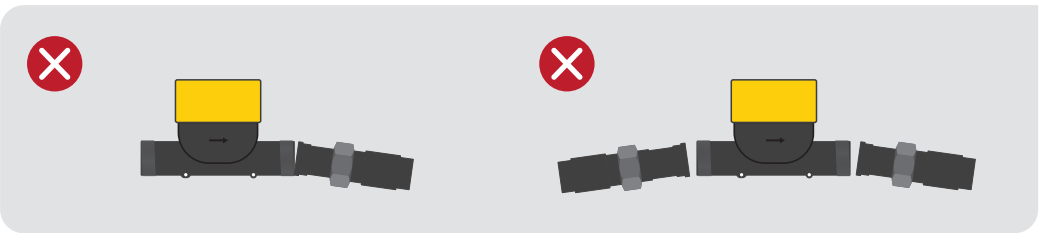

QALCOSO W1

← DN15, DN20, DN25, DN32, DN40

WWW

ISO 4064-1-2017

M1
2014/32/UE

E1 / E2
ISO 4064:2014
2014/32/EU

T30 max 30°C
T90 max 90°C
(33 F ... 194 F)

Max 16 bar
(Max 260 psi)

-15°C...+70°C
-59 F...+158 F

UV

DN15	DN20	DN25	DN32	DN40
27 mm	31 mm	41 mm	49 mm	55 mm
30 Nm	35 Nm	40 Nm	40 Nm	40 Nm

Two digital display screens showing flow data. The top screen displays "000000.000 m³" and "00000 m³/h" with a green upward arrow icon. The bottom screen displays "000000.0 10 m³" and "00000 m³/h" with a blue wireless signal icon. Below the screens, there is a water drop icon and the text "10 l (3 GAL)".