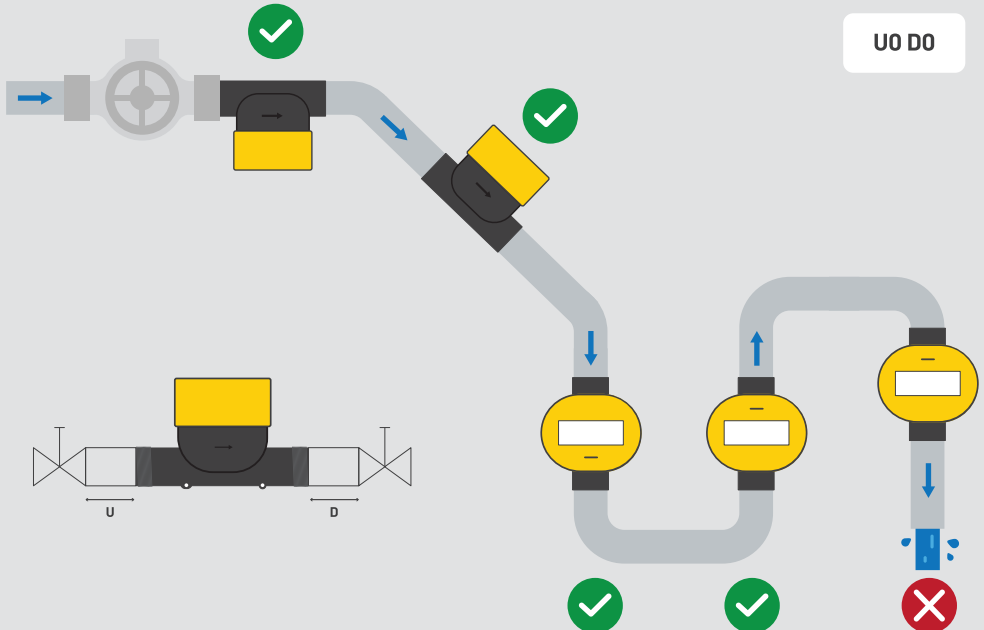

QALCOSO W1

← DN15, DN20, DN25, DN32, DN40

WWW

ISO 4064-1-2017

M1
2014/32/UE

E1 / E2
ISO 4064:2014
2014/32/EU

T30 max 30°C
T90 max 90°C
(33 F ... 194 F)

Max 16 bar
(Max 260 psi)

-15°C...+70°C
-59 F...+158 F

UV

DN15	DN20	DN25	DN32	DN40
27 mm	31 mm	41 mm	49 mm	55 mm
30 Nm	35 Nm	40 Nm	40 Nm	40 Nm

Two digital display screens showing flow data. The top screen displays "000000.000 m³" and "00000 m³/h" with a green upward arrow icon. The bottom screen displays "000000.0 10 m³" and "00000 m³/h" with a blue wireless signal icon. Below the screens, there is a water drop icon and the text "10 l (3 GAL)".